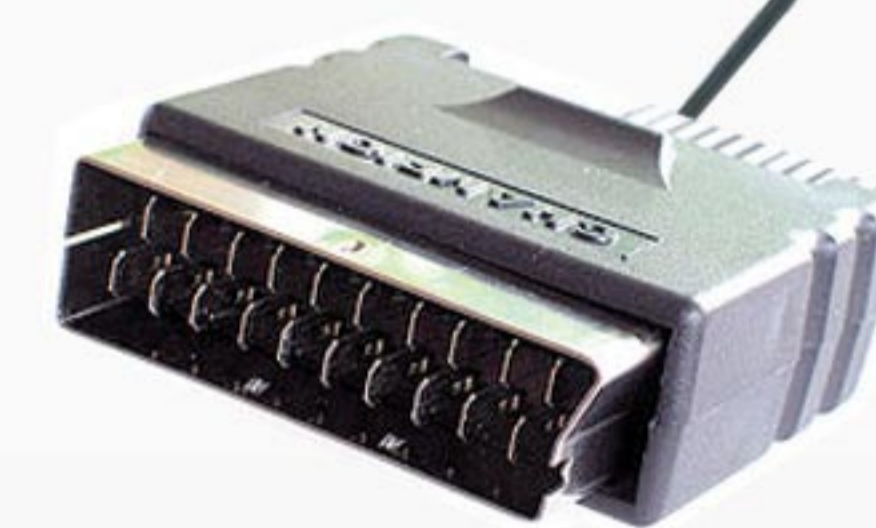

MKV JUICE

MKV PLAYER - h.264 - x.264

PORTABLE BLUE RAY QUALITY!

4geek
technology for geek people

www.4geek.it

Full HD
1080

HDMI HD
High Definition

H.264

MKV

DIVX

IT DOESN'T NEED TRANSCODER !

AUDIO/VIDEO COAXIAL OUT

Blu-ray
QUALITY

REMOTE CONTROLLER
INCLUDED

The smallest hdmi, mkv, h.264 player. high definition in your hand!

Great performances without transcoder

H.264

Mkv juice is a high performances multimedial player. Few players are able to play various multimedial files like h.264, x.264, mkv, divx, vob, iso... all in high resolution up to 1080p. You can transfer all your. audio and video files in 2.5 sata hard disc (not included in the package). You can also connect mkv juice to your full hd television.

Small and light

Mkv juice is really useful to be used in your. car: thanks to its dimensions you can connect to your. tv car to entertain your. children or you can connect to stereo and listen to music during your trips.